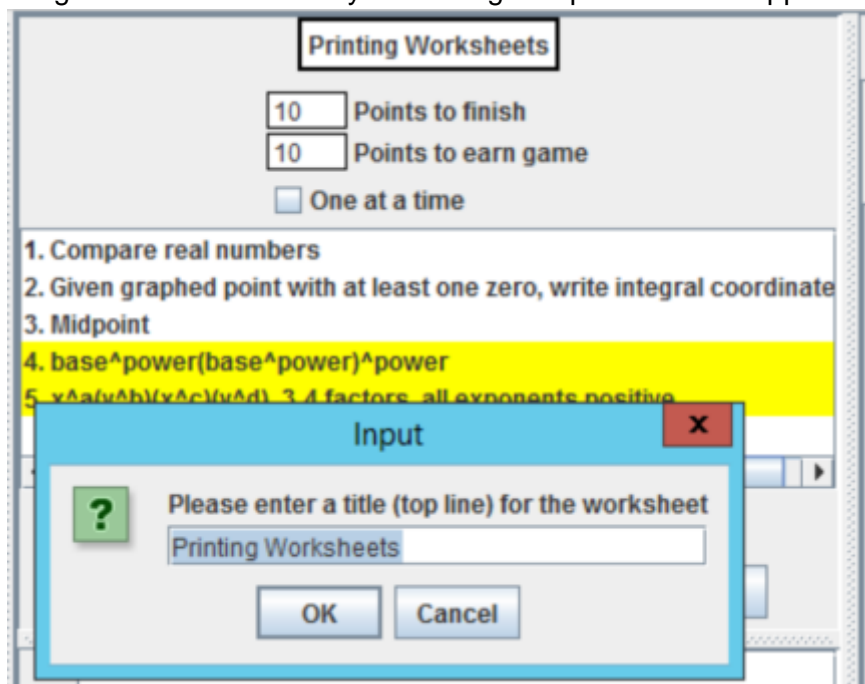

Finalize the settings for this worksheet by answering the questions that appear in dialog boxes.