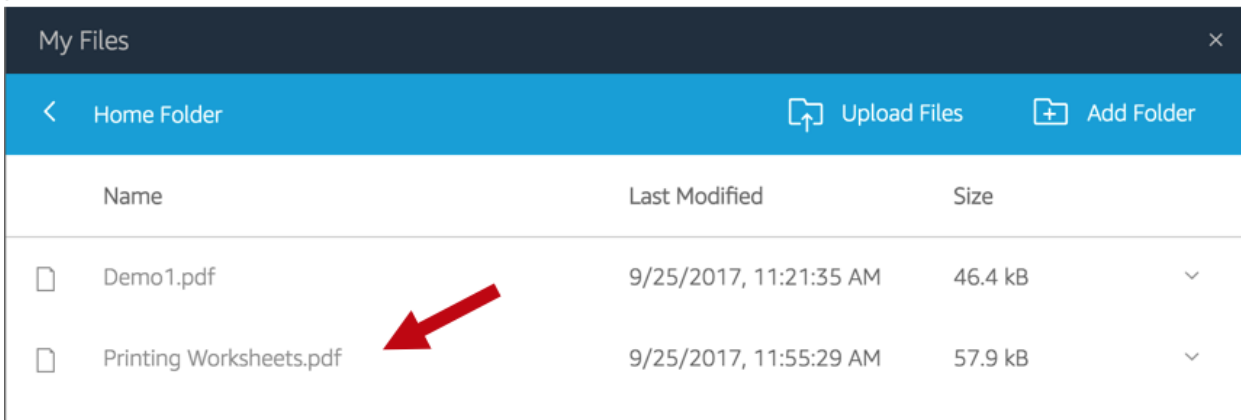

Select the file you are trying to print. Clicking on the file will download the pdf and allow you print.