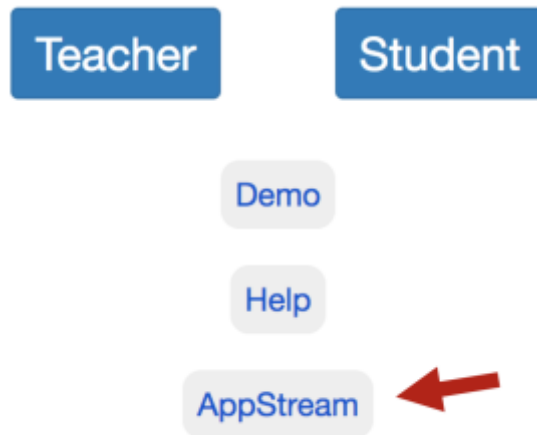

Using AppStream when Java is Unavailable

Get More Math for teachers relies on an updated version of java. Sometimes teachers cannot get java set up, so we provide a browser-based workaround called 'AppStream.' In order to use GMM on AppStream, you will need an AppStream login (which we will provide) as well as your normal GMM username and password.

Use Chrome or Safari to go to gmm.getmoremath.com.

Click on the 'AppStream' button.

Use the AppStream email address and password provided to sign in.

The image shows the Amazon AppStream 2.0 login interface. At the top, it says "amazon AppStream 2.0". Below that, it prompts the user to "Log in to begin launching your applications." There are two input fields: "Email" and "Password". A link for "Forgot Password?" is located below the password field. A blue "Log in" button is at the bottom of the form.

Click on the Get More Math logo to launch the program.

When asked “Do you want to run this application?” click Run.

Enter your GMM username and password to launch the teacher program.

Note: We recommend avoiding minimizing the Get More Math program while using AppStream, as it can be difficult to get it to resize later.