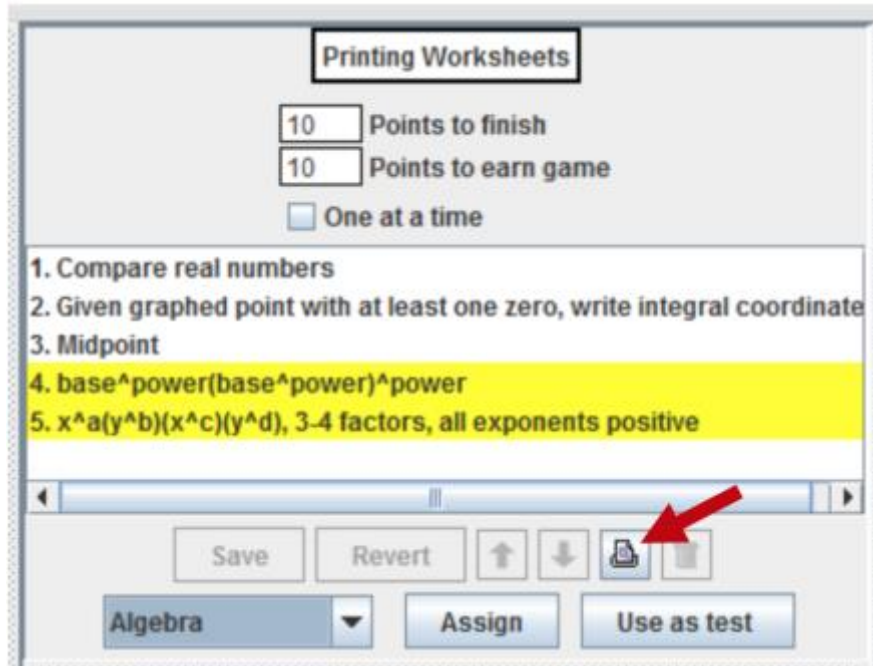

Printing Worksheets while Using AppStream

Printing worksheets while using AppStream requires a few extra steps.

Create and save your assignment like normal. After saving, click the Create Worksheet button.