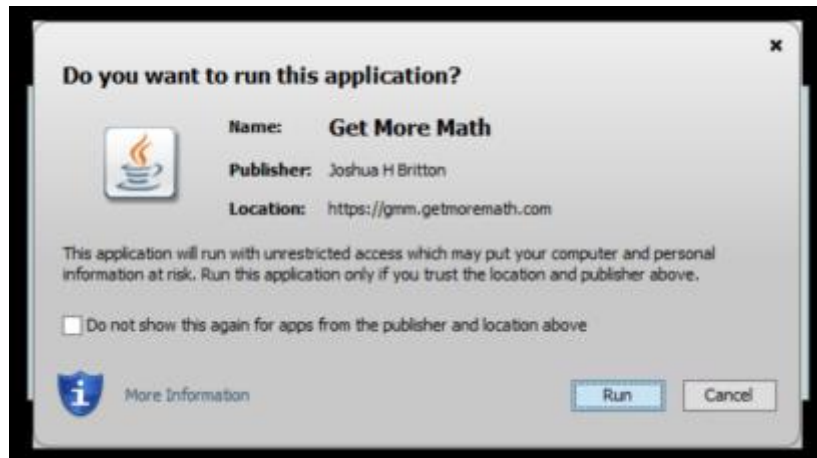

Use Chrome or Safari to go to gmm.getmoremath.com.

Click on the 'AppStream' button.

Use the AppStream email address and password provided to sign in.

The image shows the Amazon AppStream 2.0 login interface. At the top, it says "amazon AppStream 2.0". Below that, it prompts the user to "Log in to begin launching your applications." There are two input fields: "Email" and "Password". A link for "Forgot Password?" is located below the password field. A blue "Log in" button is at the bottom of the form.

Click on the Get More Math logo to launch the program.

When asked “Do you want to run this application?” click Run.

Enter your GMM username and password to launch the teacher program.

Note: We recommend avoiding minimizing the Get More Math program while using AppStream, as it can be difficult to get it to resize later.