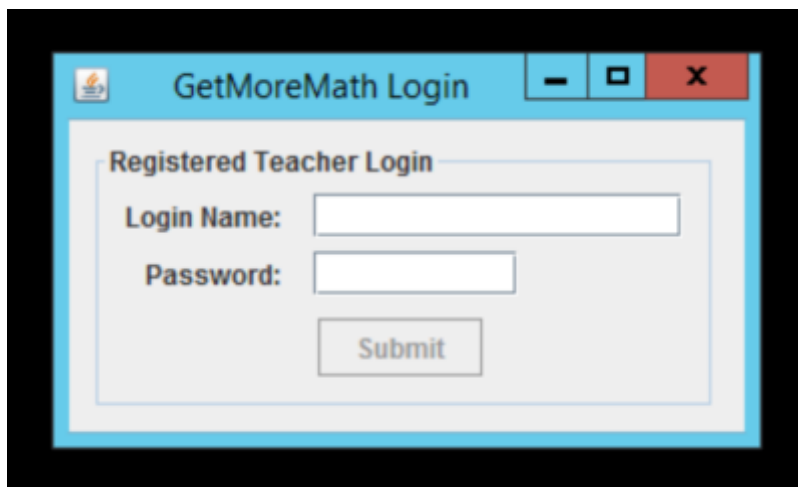

Note: We recommend avoiding minimizing the Get More Math program while using AppStream, as it can be difficult to get it to resize later.