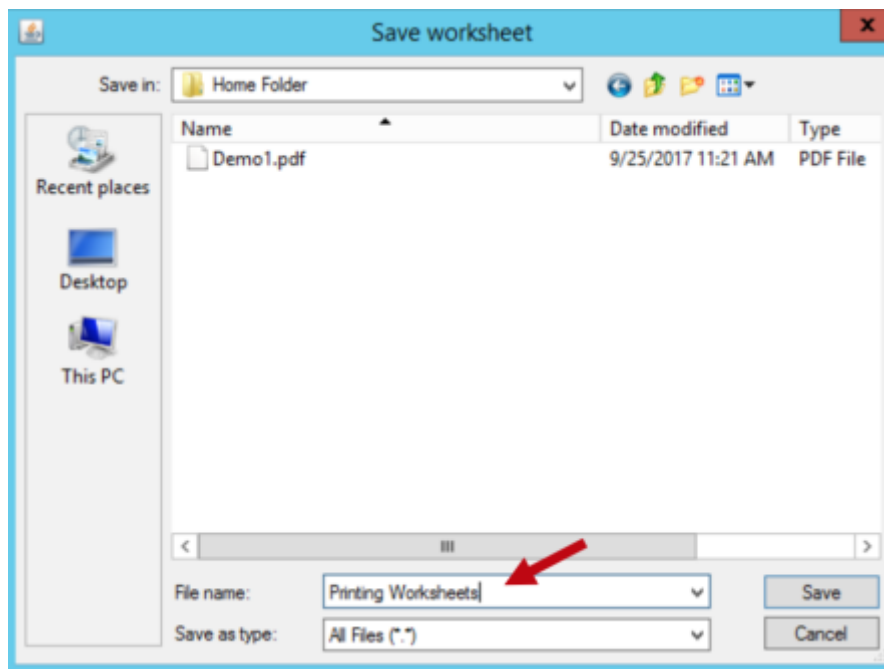

Finalize the settings for this worksheet by answering the questions that appear in dialog boxes.

You will be asked to choose a location to save this file. Select "This PC."

Select the Home Folder.

Enter the correct name for this file and click Save.